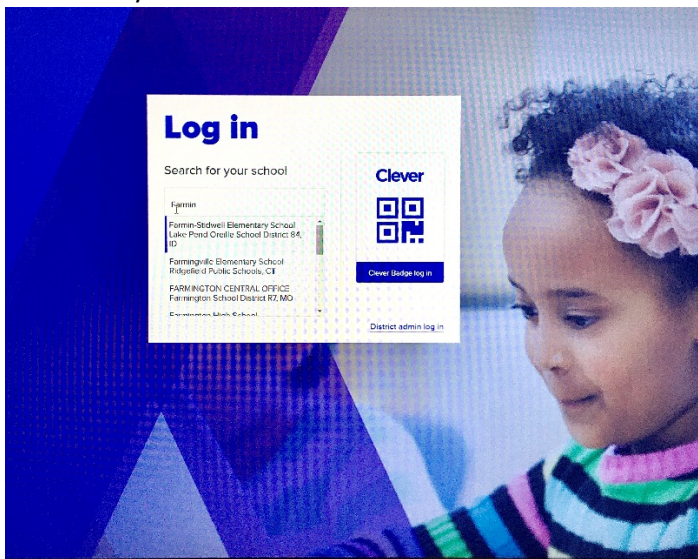

3. Search for your school.