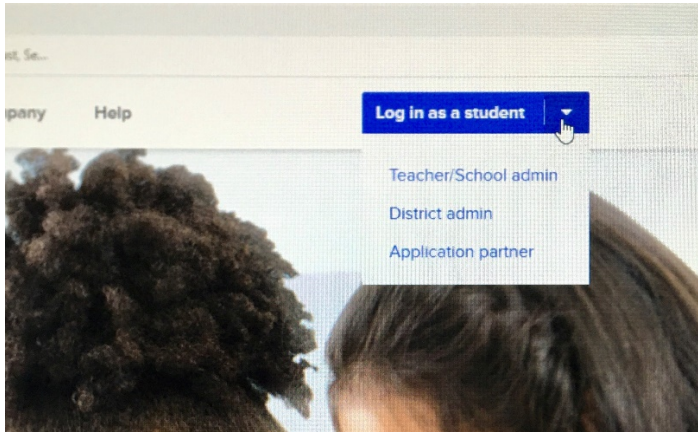

4 Easy Steps: Log in to Clever from home

1. In the address bar of your web browser (Chrome, Firefox, Internet Explorer, etc.) type in www.clever.com
2. Log in: choose "Log in as student" from the upper right, blue drop down box.